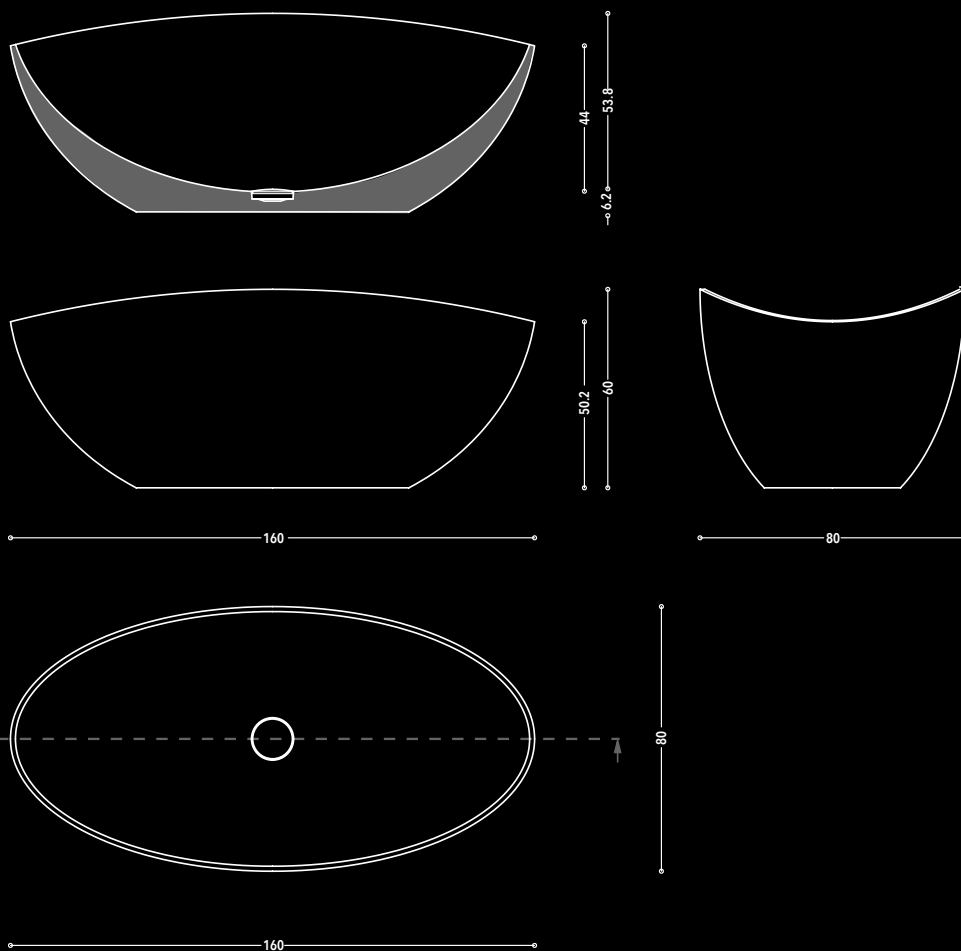

relaxdesign.

B L A C K L A B E L[®]

EGGO tub

Vasca freestanding | Freestanding bathtub

EGGO collection

Dimensioni / dimensions

Massimiliano Braconi

relaxdesign.

B L A C K L A B E L[®]

EGGO sink

Lavabo da appoggio | Countertop washbasin

Dimensioni / dimensions

EGGO collection

Massimiliano Braconi