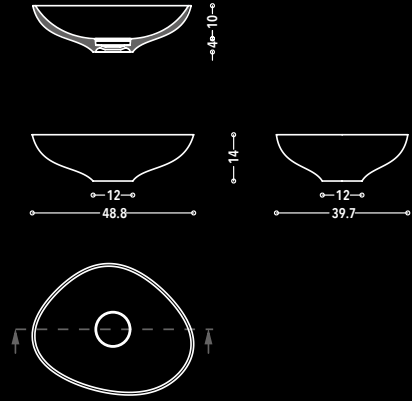

relaxdesign.

B L A C K L A B E L[®]

EGGO tub

Vasca freestanding | Freestanding bathtub

EGGO collection

Dimensioni / dimensions

Massimiliano Braconi

relaxdesign.

B L A C K L A B E L[®]

EGGO sink

Lavabo da appoggio | Countertop washbasin

Dimensioni / dimensions

EGGO collection

Massimiliano Braconi