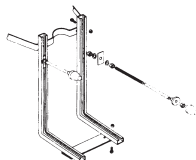

ACCESSORI VASO

cod. 005 436

Coprivaso in termoidurente quick release
Thermosetting seat&cover quick release

cod. 005 437

Coprivaso in termoidurente con chiusura rallentata e quick release
Thermosetting seat&cover, quick release hinges, soft closing system

cod. 007 018

Staffe di fissaggio vaso e bidet sospeso
Wall-mounted wc/bidet brackets