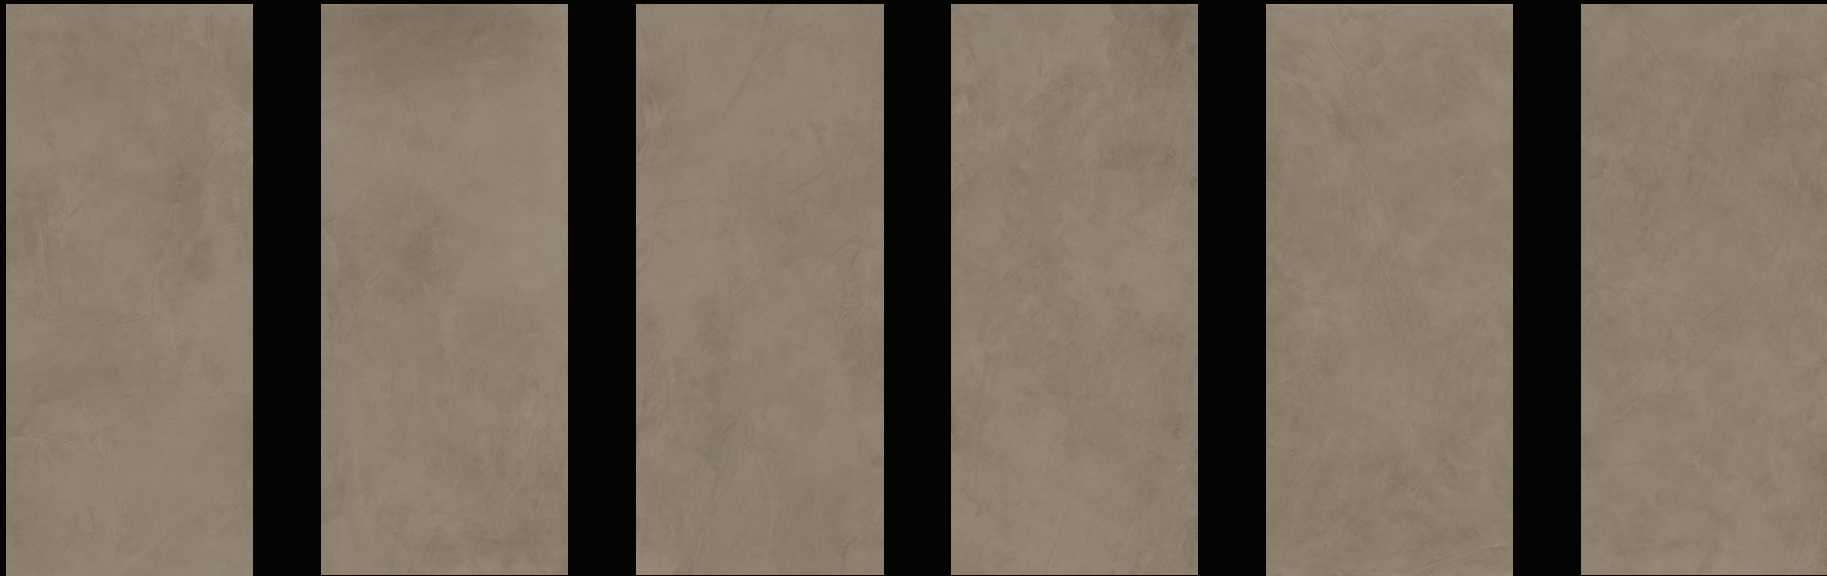

Concrete Look

# Prism Suede

120x278 cm (Rectified monocaliber)

Available in 6 patterns

Matte: 6 mm

## Features

- Light and easy to handle
- Aesthetic continuity between floors and walls
- Ideal for renovations because they can also be installed on pre-existing surfaces
- Ease of cutting
- Modular formats 120x120 cm / 120x278 cm