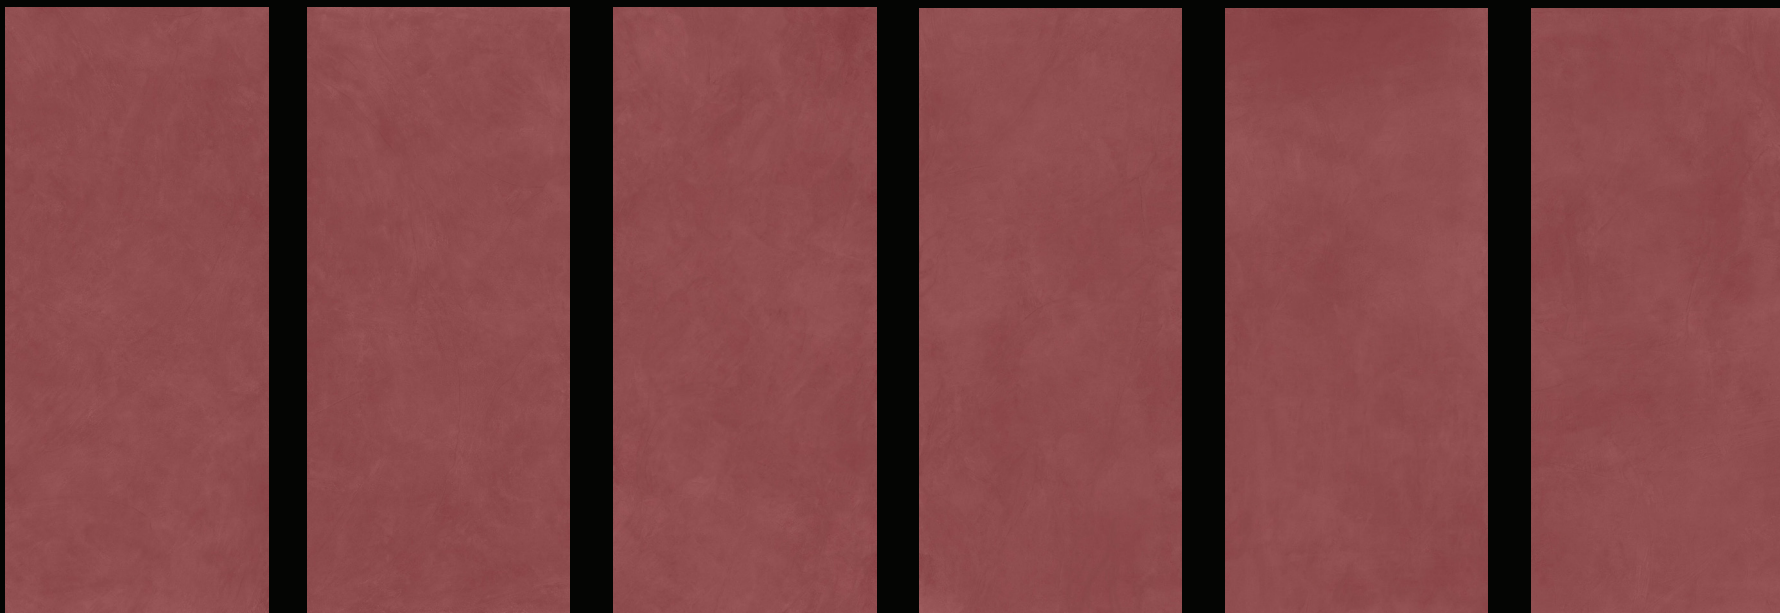

Concrete Look

Prism Grape

120x278 cm (Rectified monocaliber)

Available in 6 patterns

Matte: 6 mm

Features

- Light and easy to handle
- Aesthetic continuity between floors and walls
- Ideal for renovations because they can also be installed on pre-existing surfaces
- Ease of cutting
- Modular formats 120x120 cm / 120x278 cm