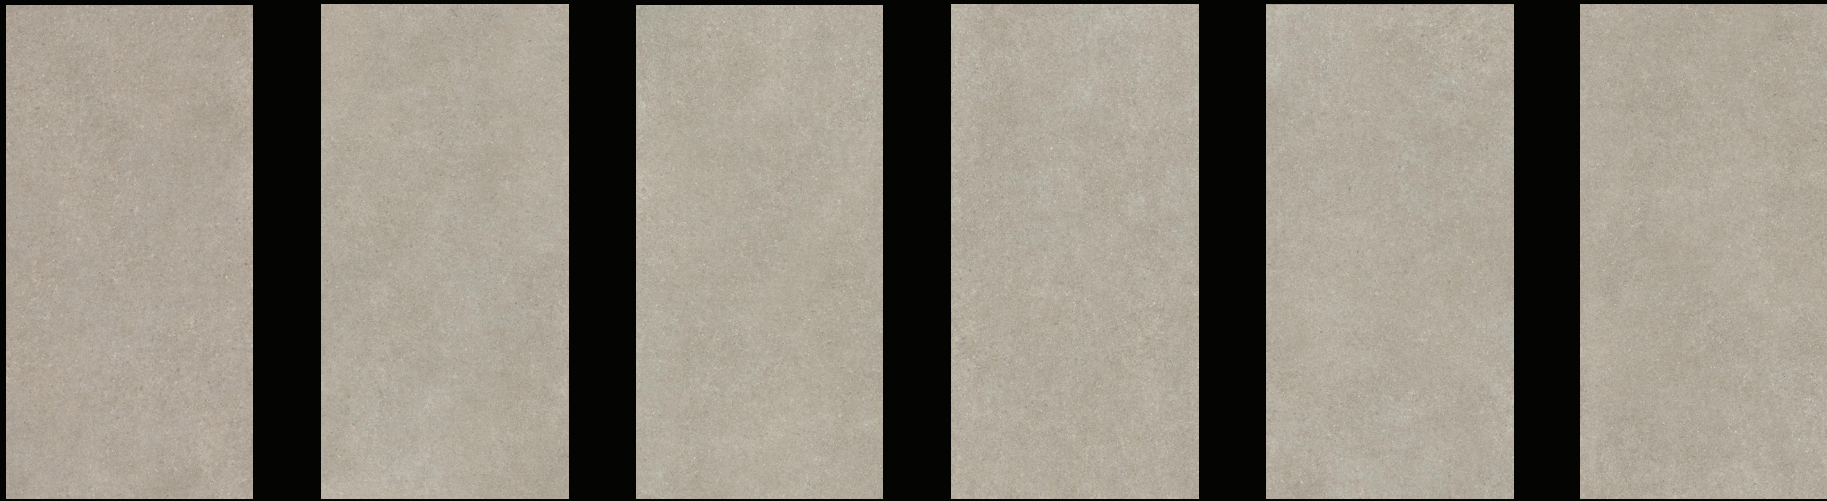

Stone Look

# Kone Pearl

120x240 cm (Rectified monocaliber)

Available in 6 patterns

Matte: 9 mm