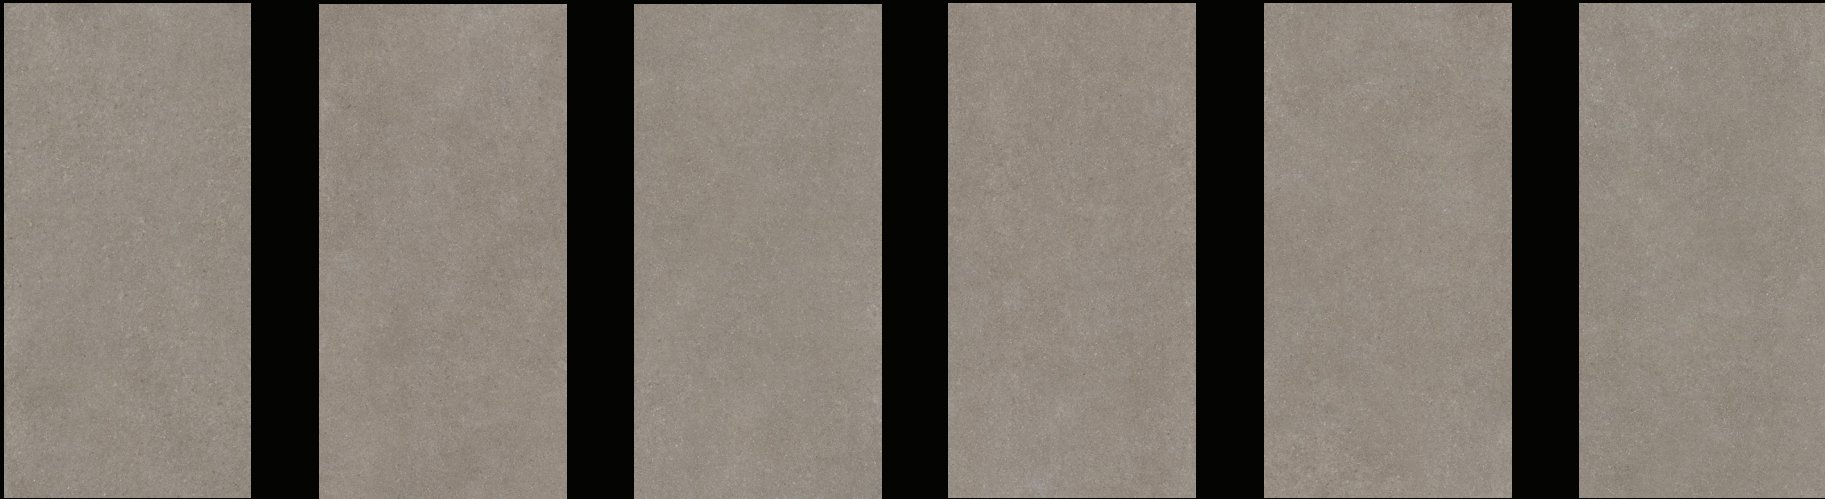

Stone Look

Kone Grey

162x324 cm (Not Rectified)

Natura-Body™ Tech

Hammered: 6mm, 12 mm

Features

- Maximum surface hygiene, durability and graphic harmony
- Kitchen counters, backsplashes, tables, and matching furnishings
- Furnishing projects coordinated with floors and walls
- Available in various thicknesses

Stone Look

Kone Grey

120x240 cm (Rectified monocaliber)

Available in 6 patterns

Matte: 9 mm

Features

- Ideal for high-traffic floors*
- Suitable for floors in commercial settings*
- Can be used on external facades