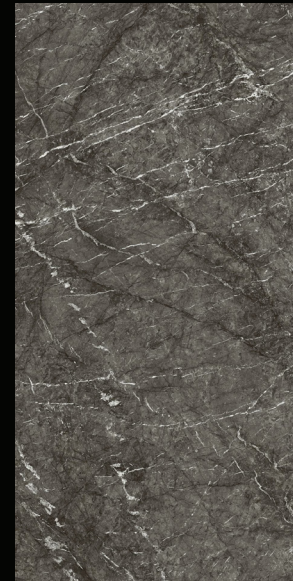

Marble Look

Grigio Intenso

120x240 cm (Rectified monocaliber)

Available in 4 patterns

Polished: 9 mm

Features

- Ideal for high-traffic floors*
- Suitable for floors in commercial settings*
- Can be used on external facades