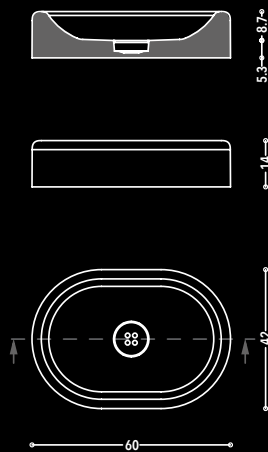

relaxdesign.

B L A C K L A B E L[®]

BUTTON 150

Vasca freestanding | Freestanding bathtub

BUTTON collection

Dimensioni / dimensions

Studio 74 Ram

BUTTON 42

Lavabo da appoggio | Countertop washbasin

Dimensioni / dimensions

BUTTON 60

Lavabo da appoggio | Countertop washbasin

Dimensioni / dimensions

BUTTON 75

Lavabo da appoggio | Countertop washbasin

Dimensioni / dimensions