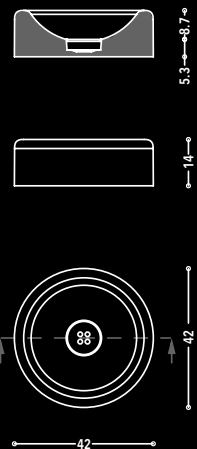

relaxdesign.

B L A C K L A B E L[®]

BUTTON 150

Vasca freestanding | Freestanding bathtub

BUTTON collection

Dimensioni / dimensions

Studio 74 Ram

BUTTON 42

Lavabo da appoggio | Countertop washbasin

Dimensioni / dimensions

BUTTON 60

Lavabo da appoggio | Countertop washbasin

Dimensioni / dimensions

BUTTON 75

Lavabo da appoggio | Countertop washbasin

Dimensioni / dimensions