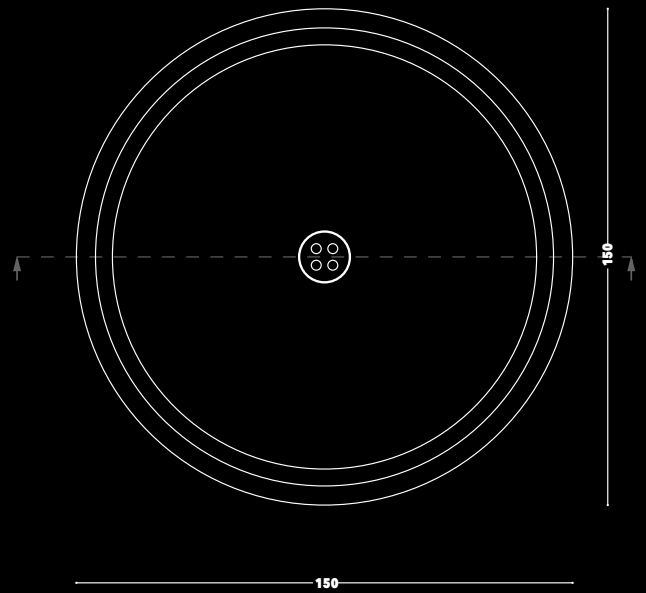

relaxdesign.

B L A C K L A B E L[®]

BUTTON 150

Vasca freestanding | Freestanding bathtub

BUTTON collection

Dimensioni / dimensions

Studio 74 Ram

BUTTON 42

Lavabo da appoggio | Countertop washbasin

Dimensioni / dimensions

BUTTON 60

Lavabo da appoggio | Countertop washbasin

Dimensioni / dimensions

BUTTON 75

Lavabo da appoggio | Countertop washbasin

Dimensioni / dimensions