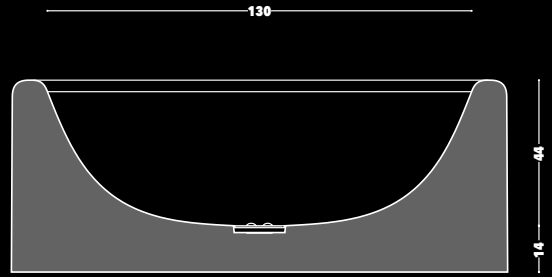

relaxdesign.

B L A C K L A B E L[®]

BUTTON 150

Vasca freestanding | Freestanding bathtub

BUTTON collection

Dimensioni / dimensions

Studio 74 Ram

BUTTON 42

Lavabo da appoggio | Countertop washbasin

Dimensioni / dimensions

BUTTON 60

Lavabo da appoggio | Countertop washbasin

Dimensioni / dimensions

BUTTON 75

Lavabo da appoggio | Countertop washbasin

Dimensioni / dimensions