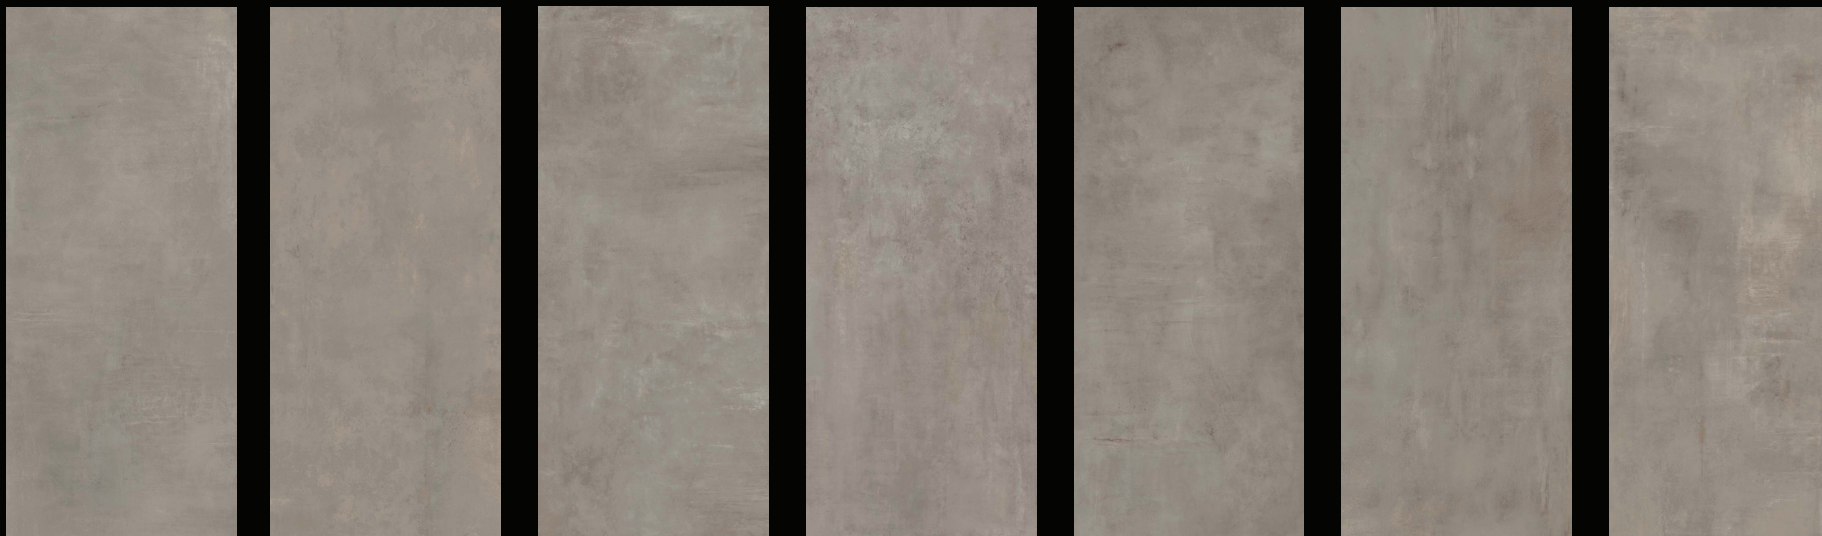

Concrete Look

Boost Grey

162x324 cm (Not Rectified)

Hammered: 12 mm

Features

- Maximum surface hygiene, durability and graphic harmony
- Kitchen counters, backsplashes, tables, and matching furnishings
- Furnishing projects coordinated with floors and walls
- Available in various thicknesses

Concrete Look

Boost Grey

160x320 cm (Rectified monocaliber)

Available in 4 patterns

Hammered: 6 mm

Features

- Aesthetic continuity for floors and walls for heights over 278 cm
- Less weight on the structure thanks to the 6 mm thickness
- Possibility of installation even on top of existing surfaces, an optimal solution in case of renovations
- Easy cutting and modularity of formats 160x320 cm / 160x160 cm

Concrete Look

Boost Grey

120x278 cm (Rectified monocaliber)

Available in 7 patterns

Matte: 6 mm

Features

- Light and easy to handle
- Aesthetic continuity between floors and walls
- Ideal for renovations because they can also be installed on pre-existing surfaces
- Ease of cutting
- Modular formats 120x120 cm / 120x278 cm

Concrete Look

Boost Grey

120x240 cm (Rectified monocaliber)

Available in 7 patterns

Matte: 9 mm

Features

- Ideal for high-traffic floors*
- Suitable for floors in commercial settings*
- Can be used on external facades