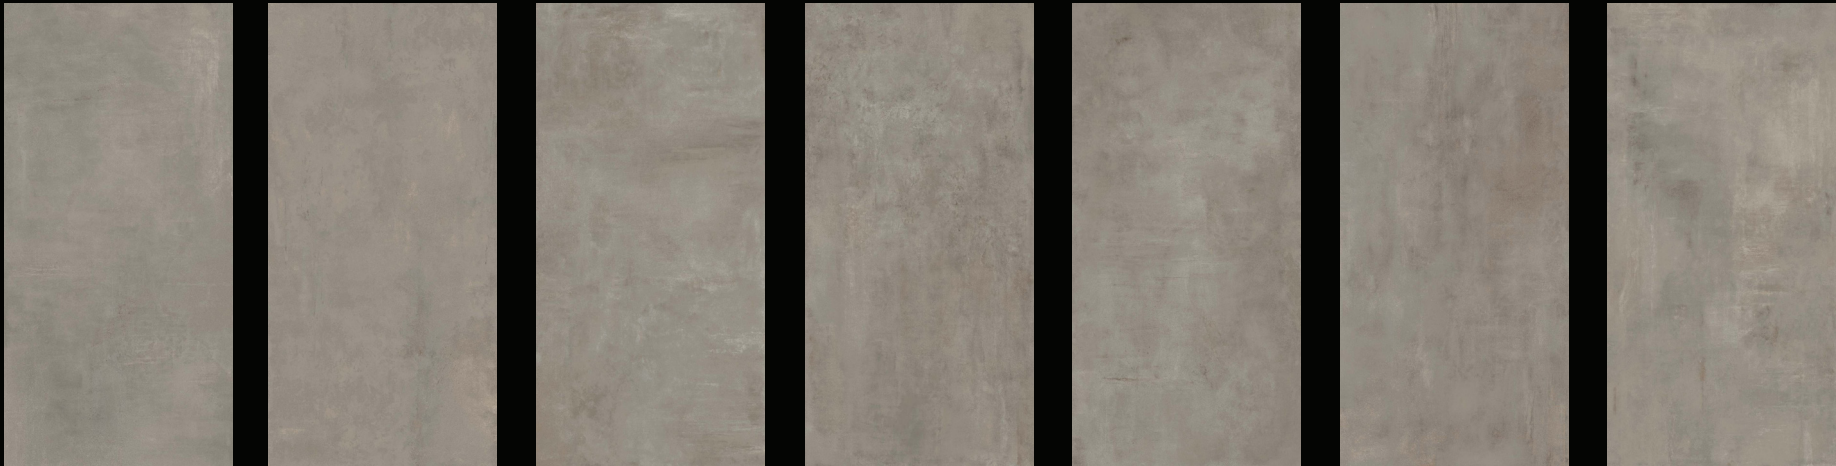

Concrete Look

Boost Grey

162x324 cm (Not Rectified)

Hammered: 12 mm

Features

- Maximum surface hygiene, durability and graphic harmony
- Kitchen counters, backsplashes, tables, and matching furnishings
- Furnishing projects coordinated with floors and walls
- Available in various thicknesses

Concrete Look

Boost Grey

160x320 cm (Rectified monocaliber)

Available in 4 patterns

Hammered: 6 mm

Features

- Aesthetic continuity for floors and walls for heights over 278 cm
- Less weight on the structure thanks to the 6 mm thickness
- Possibility of installation even on top of existing surfaces, an optimal solution in case of renovations
- Easy cutting and modularity of formats 160x320 cm / 160x160 cm

Concrete Look

Boost Grey

120x278 cm (Rectified monocaliber)

Available in 7 patterns

Matte: 6 mm

Features

- Light and easy to handle
- Aesthetic continuity between floors and walls
- Ideal for renovations because they can also be installed on pre-existing surfaces
- Ease of cutting
- Modular formats 120x120 cm / 120x278 cm

Concrete Look

Boost Grey

120x240 cm (Rectified monocaliber)

Available in 7 patterns

Matte: 9 mm

Features

- Ideal for high-traffic floors*
- Suitable for floors in commercial settings*
- Can be used on external facades