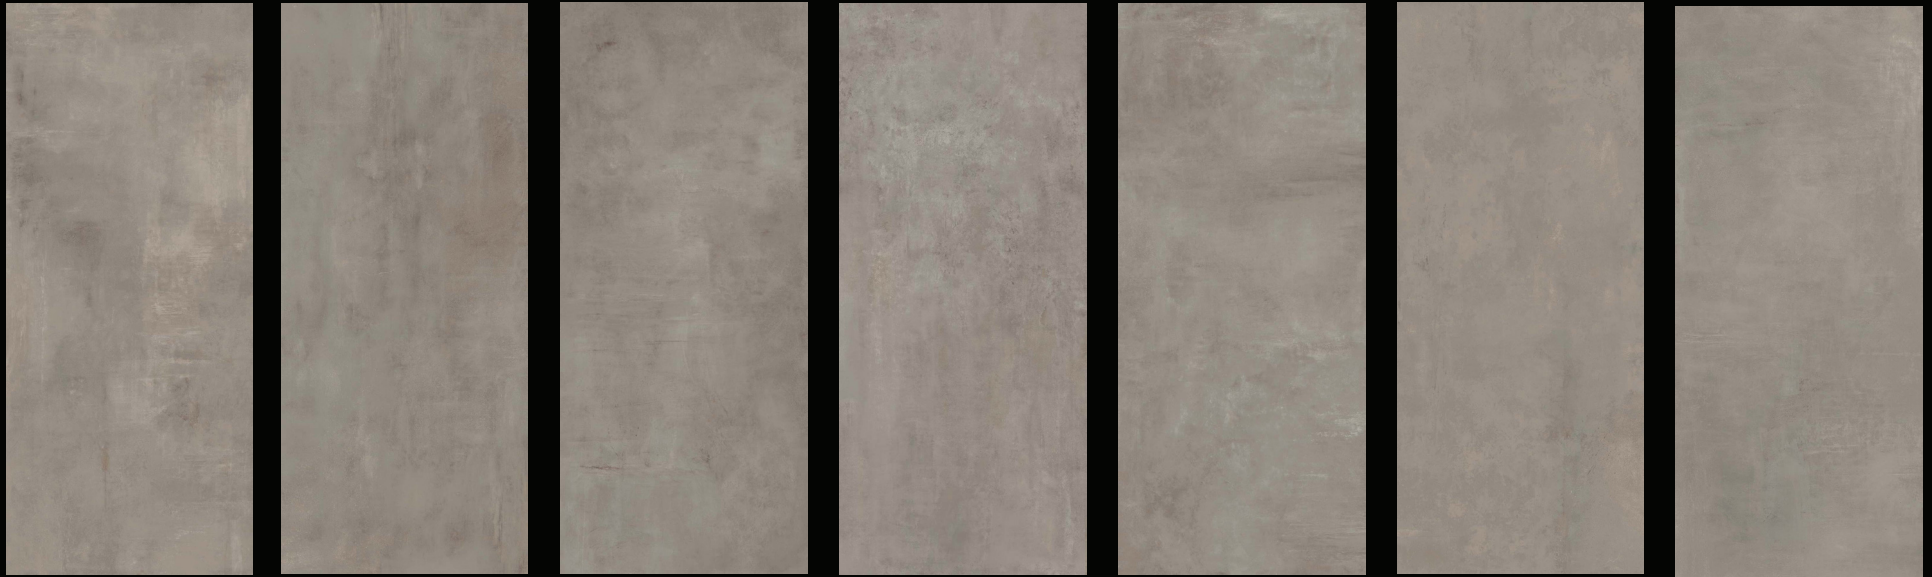

Concrete Look

Boost Grey

120x278 cm (Rectified monocaliber)

Available in 7 patterns

Matte: 6 mm

Features

- Light and easy to handle
- Aesthetic continuity between floors and walls
- Ideal for renovations because they can also be installed on pre-existing surfaces
- Ease of cutting
- Modular formats 120x120 cm / 120x278 cm

Concrete Look

Boost Grey

120x240 cm (Rectified monocaliber)

Available in 7 patterns

Matte: 9 mm

Features

- Ideal for high-traffic floors*
- Suitable for floors in commercial settings*
- Can be used on external facades