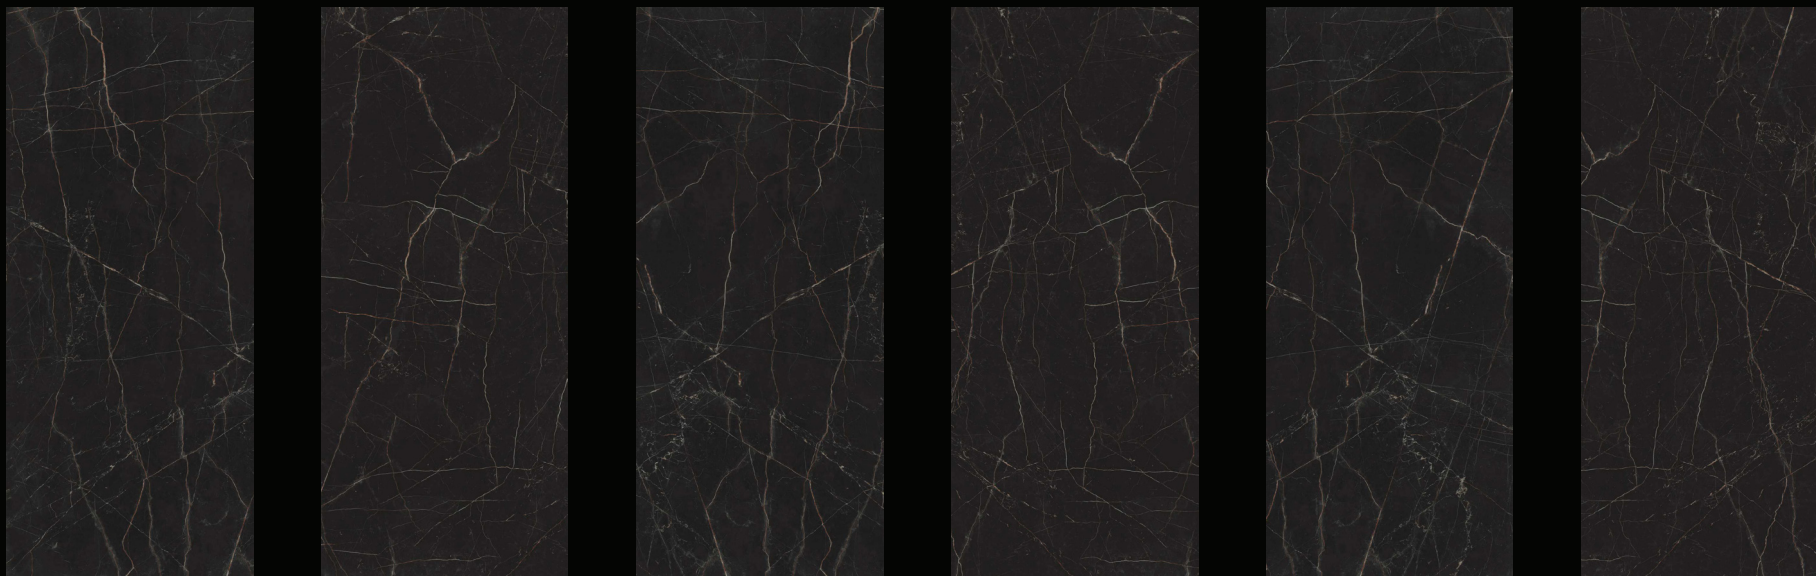

Marble Look

Black Atlantis

120x278 cm (Rectified monocaliber)

Available in 6 patterns

Polished: 6 mm

Matte: 6 mm

Features

- Light and easy to handle
- Aesthetic continuity between floors and walls
- Ideal for renovations because they can also be installed on pre-existing surfaces
- Ease of cutting
- Modular formats 120x120 cm / 120x278 cm

Marble Look

Black Atlantis

120x240 cm (Rectified monocaliber)

Available in 6 patterns

Polished: 9 mm

Features

- Ideal for high-traffic floors*
- Suitable for floors in commercial settings*
- Can be used on external facades