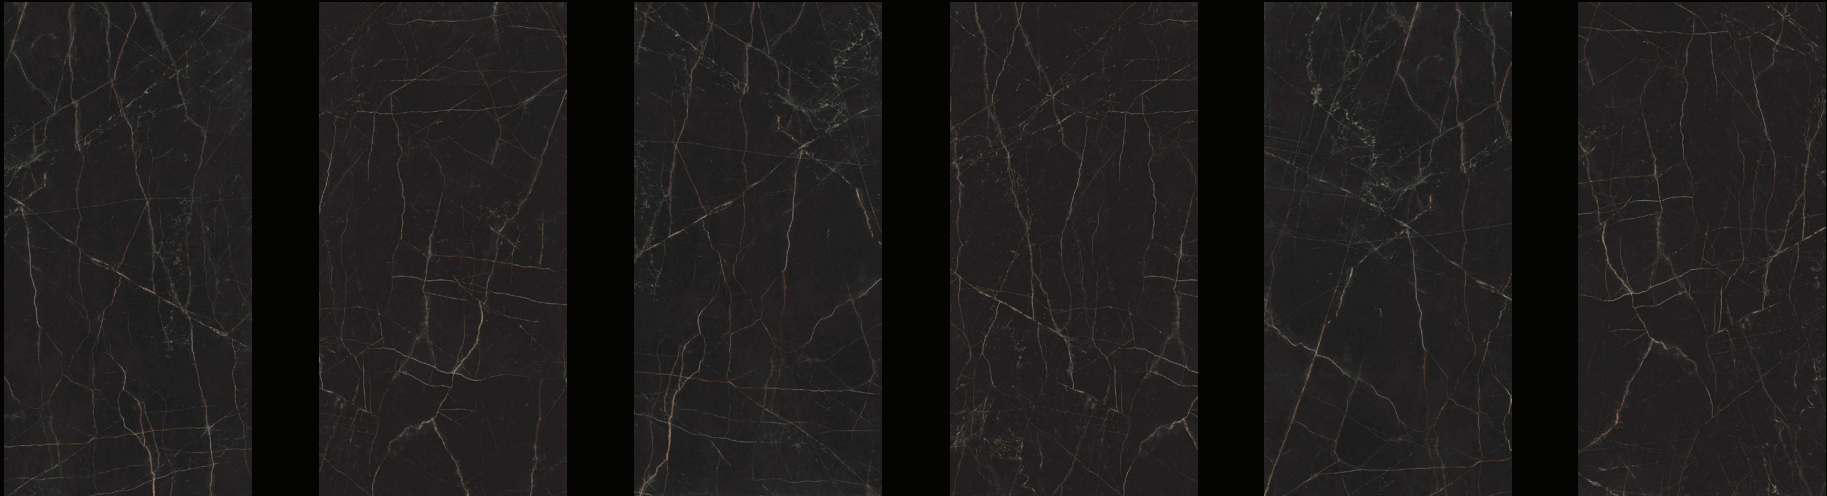

Marble Look

Black Atlantis

120x278 cm (Rectified monocaliber)

Available in 6 patterns

Polished: 6 mm

Matte: 6 mm

Features

- Light and easy to handle
- Aesthetic continuity between floors and walls
- Ideal for renovations because they can also be installed on pre-existing surfaces
- Ease of cutting
- Modular formats 120x120 cm / 120x278 cm

Marble Look

Black Atlantis

120x240 cm (Rectified monocaliber)

Available in 6 patterns

Polished: 9 mm

Features

- Ideal for high-traffic floors*
- Suitable for floors in commercial settings*
- Can be used on external facades