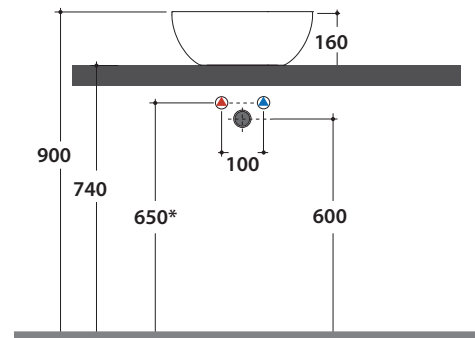

Le Pietre

Cod. **B6Q43BI**

Basin 42.42 h16 cm. Sit-on installation. Weight 8,5 Kg

* For taps mounted on counter top

Cod. **FI024BI**

Valve drain with ceramic top for basins without overflow. Weight 0,5 Kg

Cod. **FI024CR**

Chromed valve drain for basins without overflow. Weight 0,5 Kg