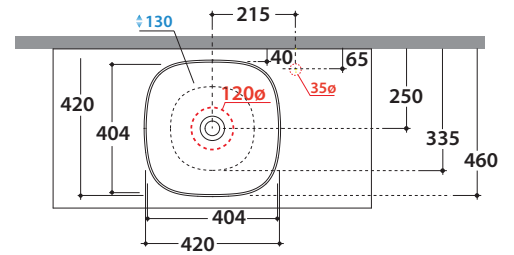

T-EDGE BASIN B6Q43BI

CE EN 14688:2015

GLOBO

It can be combined with Arredo Wood furniture

Ceramic antibacterial effect
BATAFORM®

Bagno di Colore

Glazed product with
CERASLIDE®

GLOBOTHIN®

Le Pietre

Cod. **B6Q43BI**

Basin 42.42 h16 cm. Sit-on installation. Weight 8,5 Kg