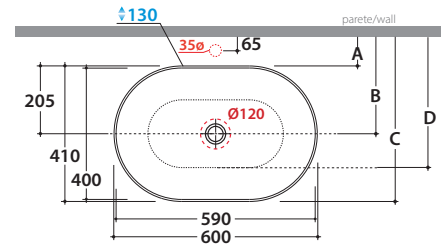

Cod. **B6O60BI**

Basin 60.41 h16 cm. Sit-on installation. Weight 9 Kg

GLOBO

	Rubinetto a parete Wall mounted taps	Rubinetto su piano Taps mounted on counter top
A:	55	105
B:	260	310
C:	465	515
D:	355	410

* For taps mounted on counter top

Cod. **FI024BI**

Valve drain with ceramic top for basins without overflow. Weight 0,5 Kg

Cod. **FI024CR**

Chromed valve drain for basins without overflow. Weight 0,5 Kg