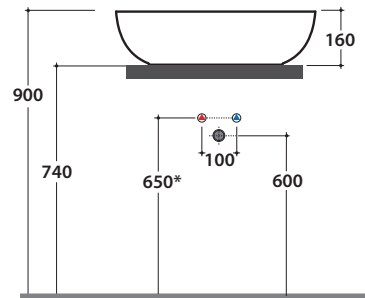

T-EDGE BASIN B6O60BI

CE EN 14688:2015

It can be combined with Arredo Wood furniture

Ceramic antibacterial effect
BATAFORM®

Bagno di Colore

Le Pietre

Glazed product with
CERASLIDE®

GLOBOTHIN®

Cod. **B6O60BI**

Basin 60.41 h16 cm. Sit-on installation. Weight 9 Kg

GLOBO

	Rubinetto a parete Wall mounted taps	Rubinetto su piano Taps mounted on counter top
A:	55	105
B:	260	310
C:	465	515
D:	355	410

* For taps mounted on counter top

Cod. **FI024BI**

Valve drain with ceramic top for basins without overflow. Weight 0,5 Kg

Cod. **FI024CR**

Chromed valve drain for basins without overflow. Weight 0,5 Kg